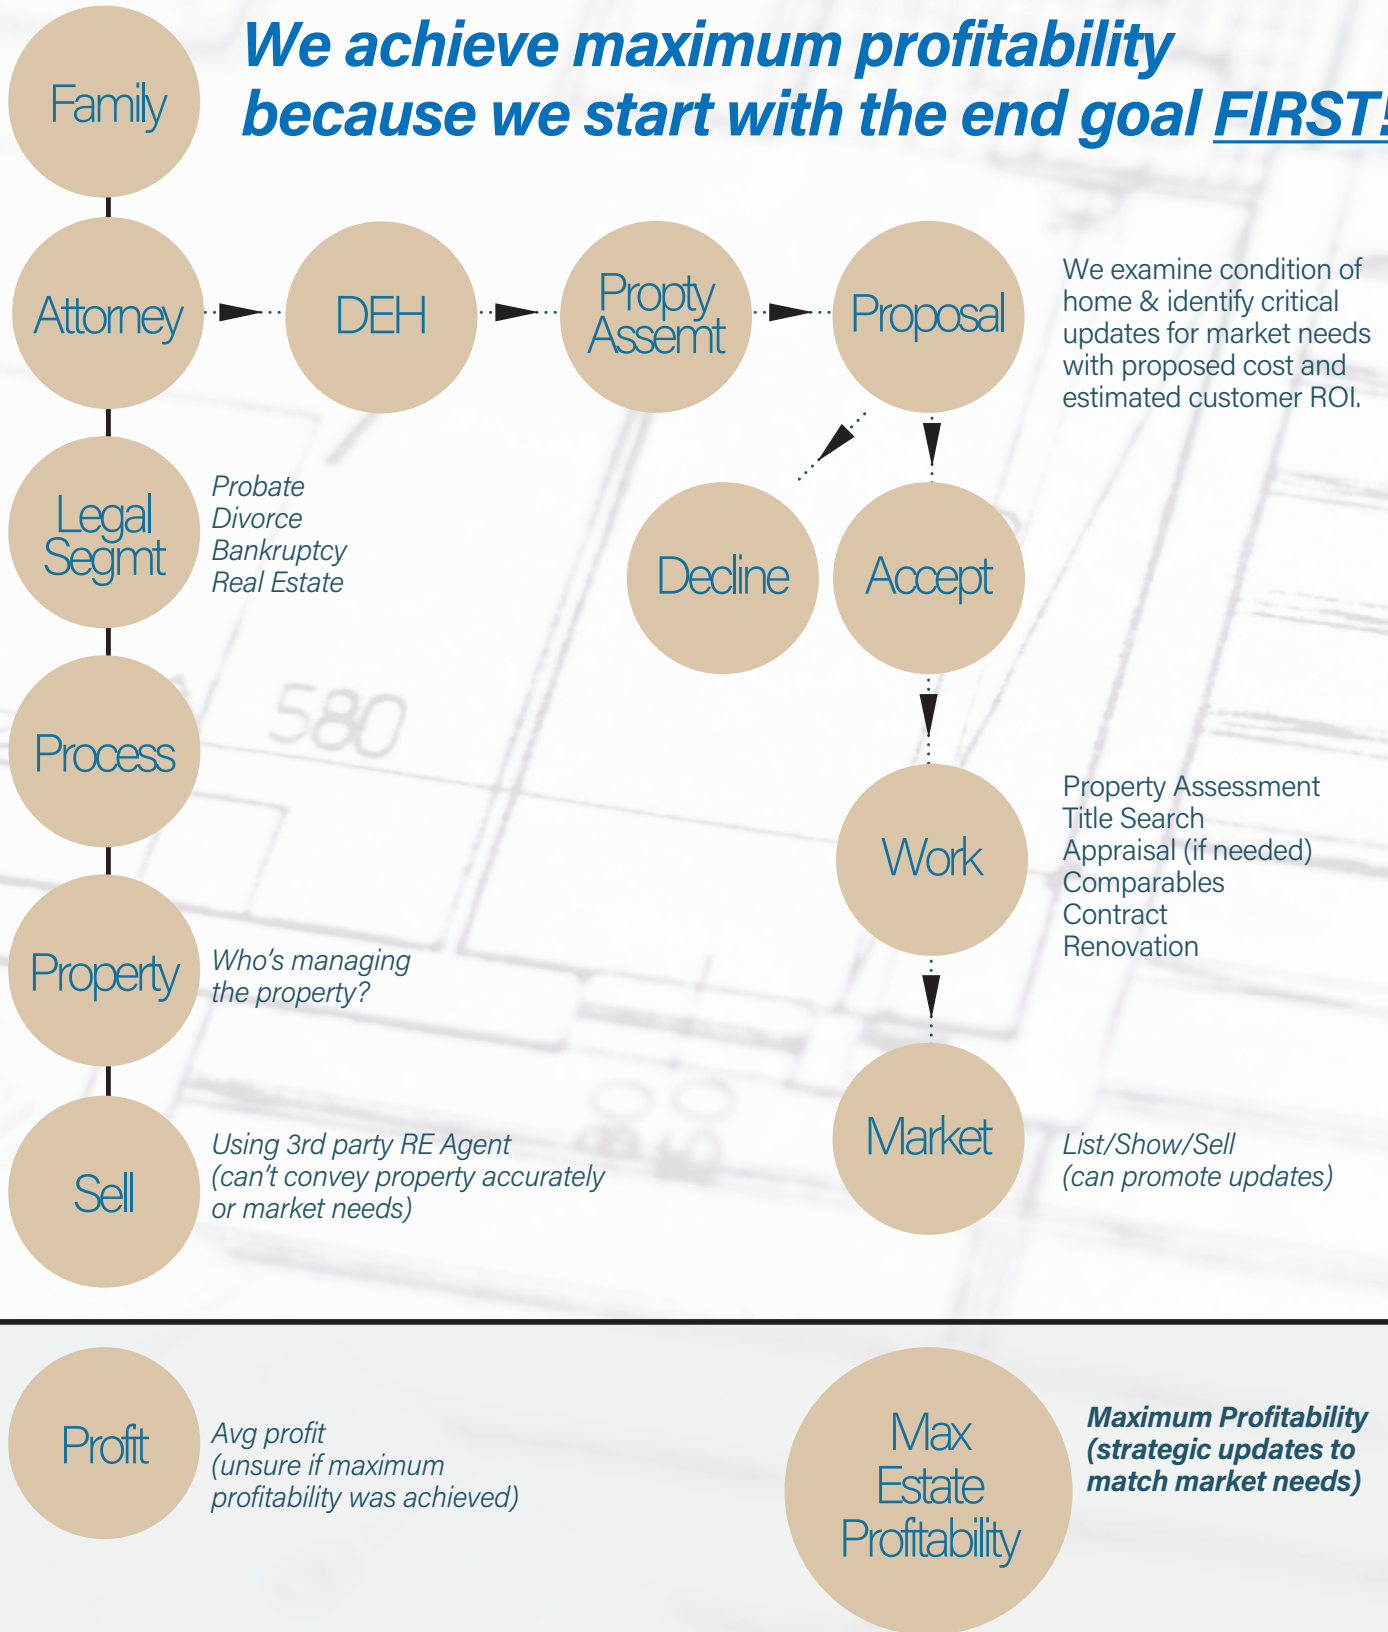

We achieve maximum profitability because we start with the end goal FIRST!

CALL US TODAY TO LEARN HOW WE CAN HELP YOU MAXIMIZE YOUR ESTATE GOALS

Brent Paine
 Denver Estate Help
 Managing Director
 303.956.0866
 bpaine@DenverEstateHelp.com
 www.DenverEstateHelp.com